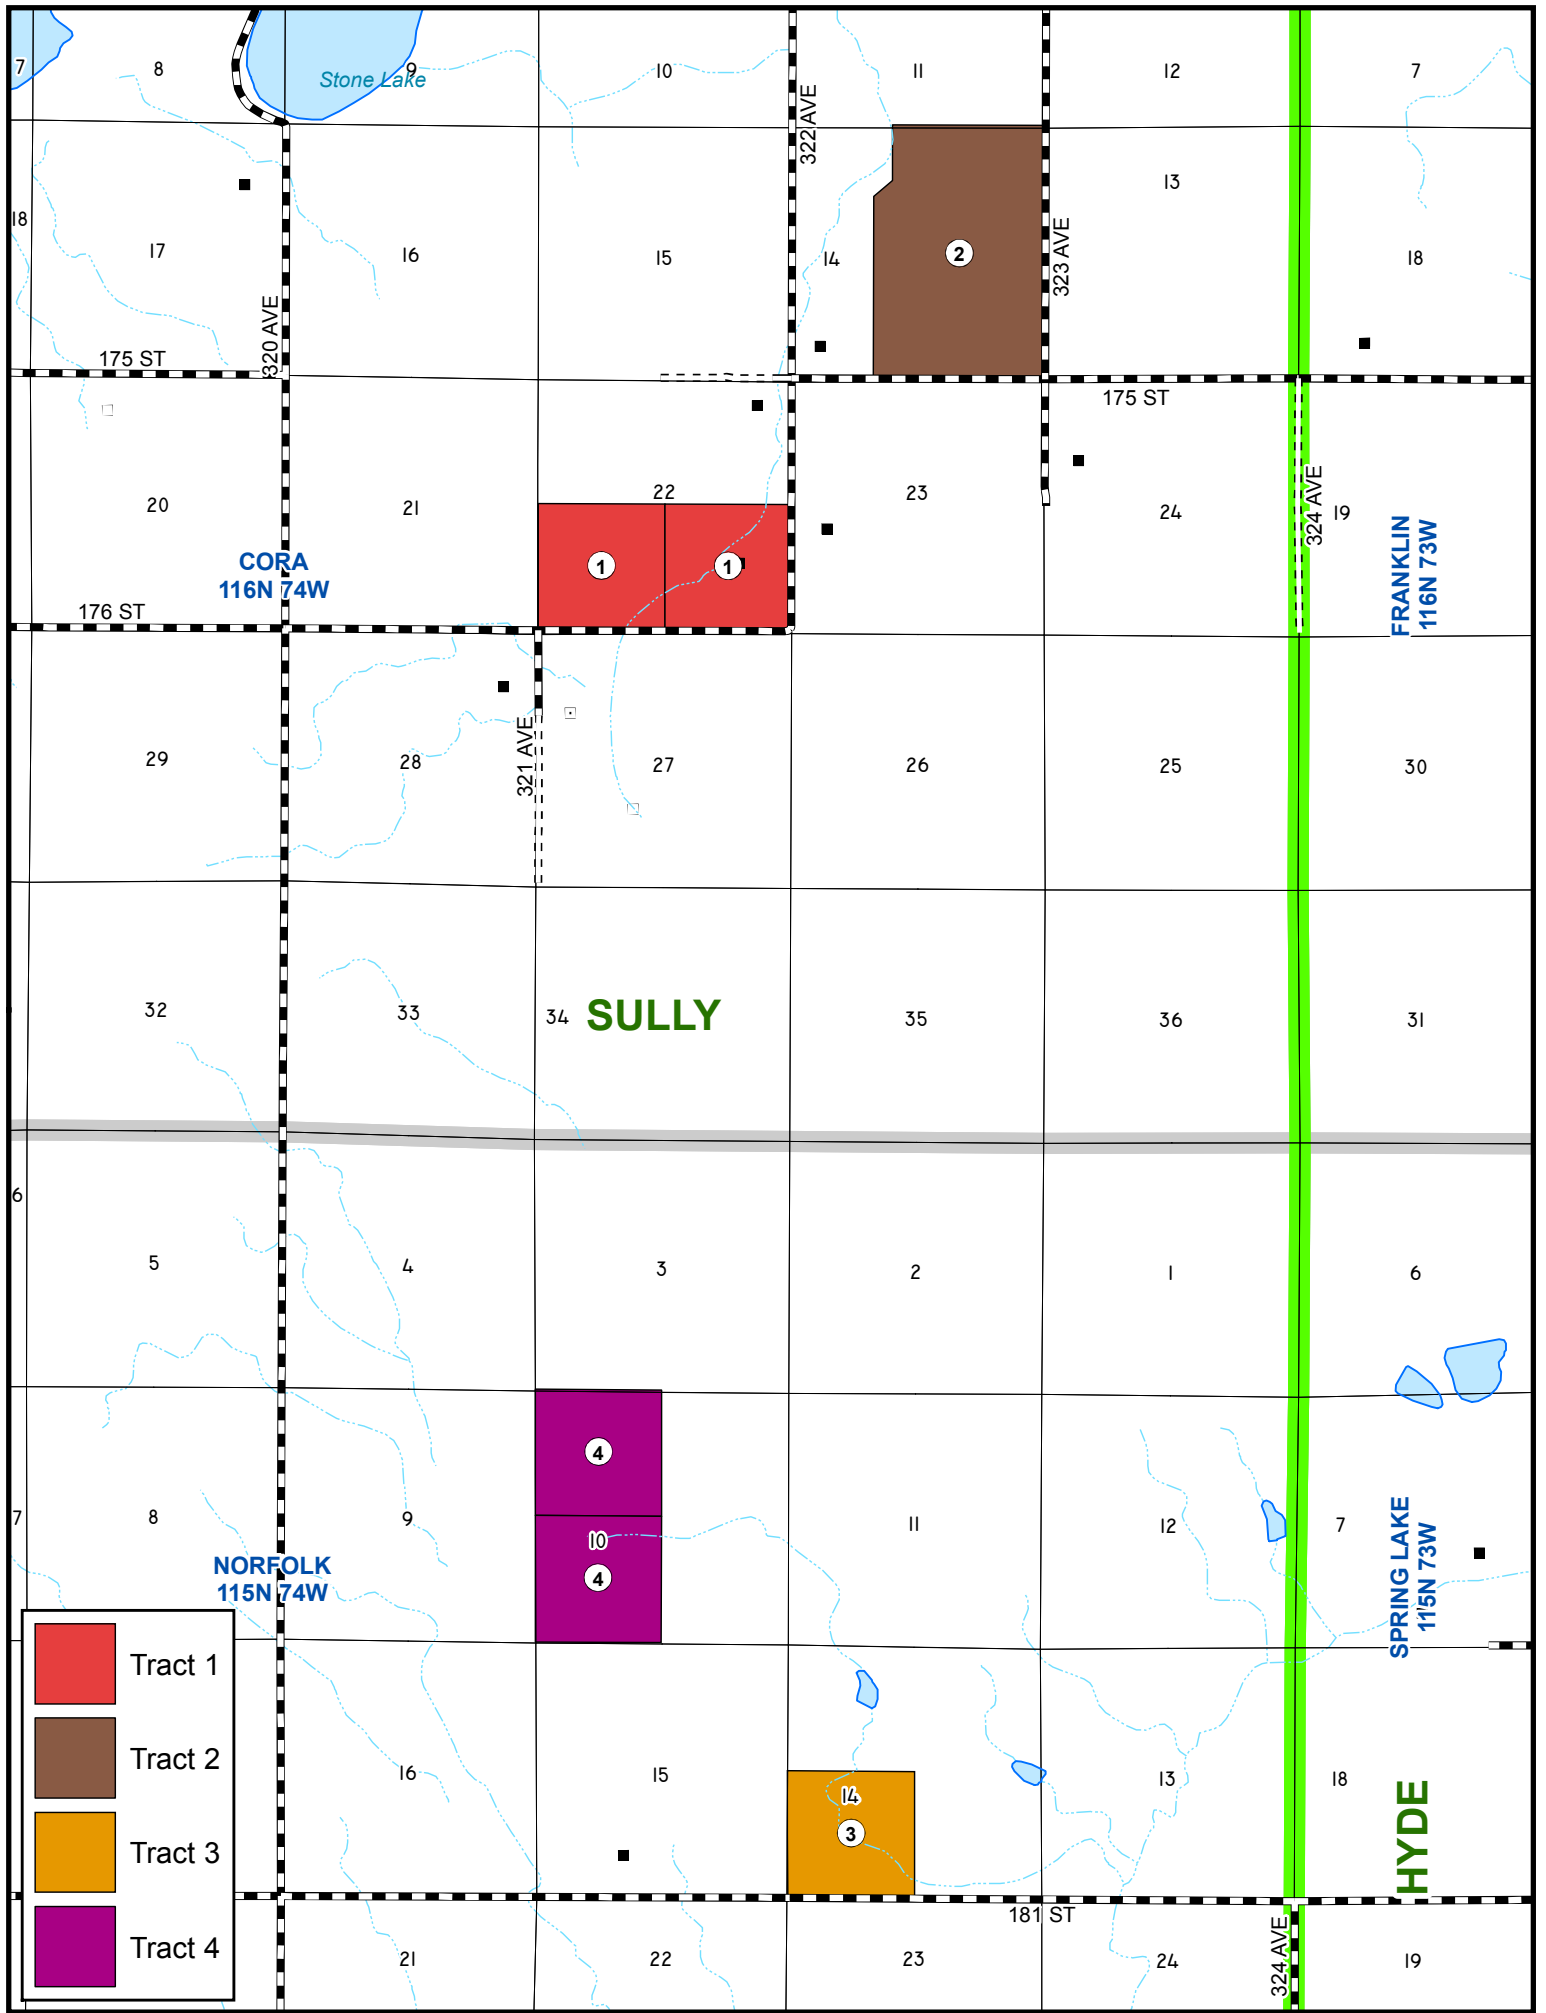

4

3

MILFORD
116N 77W

HARRISON
116N 76W

MORTON
116N 75W

CORA
116N 74W

FRANKLIN
116N 73W

GARNER
115N 77W

RICH VALLEY
115N 76W

SULLY

FAIRVIEW
115N 75W

NORFOLK
115N 74W

SPRING LAKE
115N 73W

BLAINE
114N 76W

BUFFALO
114N 75W

PLEASANT
114N 74W

VALLEY
114N 73W

- Tract 1
- Tract 2
- Tract 3
- Tract 4

Tract 1

Tract 2

-  Tract 3
-  Other Tracts

Tract 3

- Tract 4
- Other Tracts

Tract 4