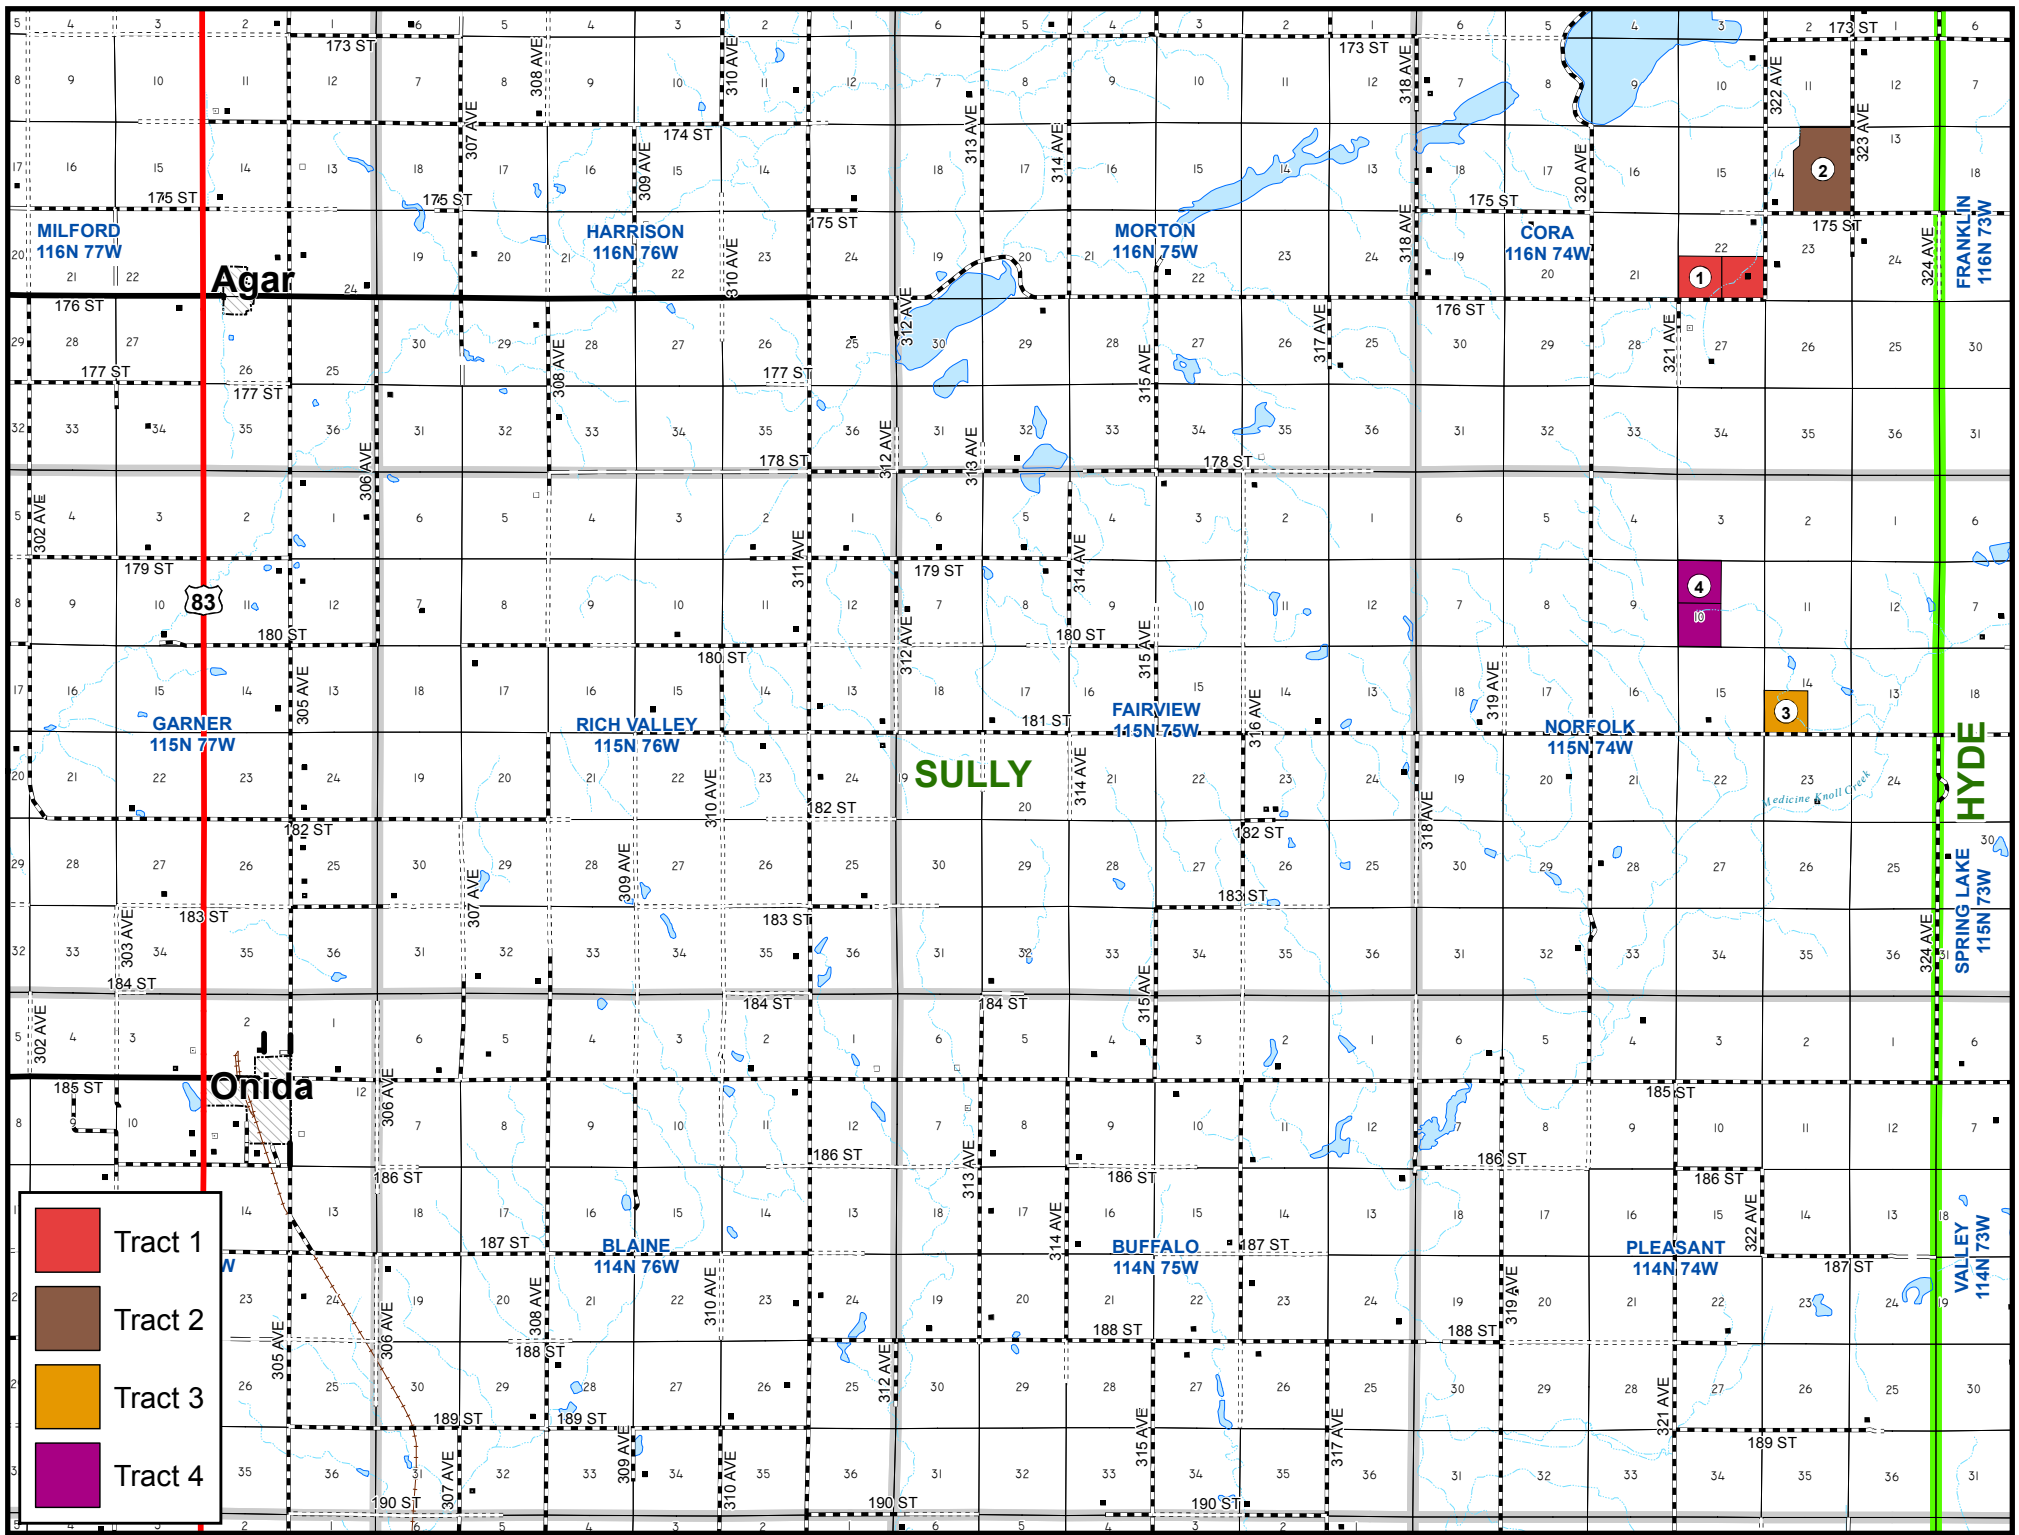


 Property for Sale

- Tract 1
- Tract 2
- Tract 3
- Tract 4

Agar

Hyde

83

Onida

1

2

4

3

MILFORD
116N 77W

HARRISON
116N 76W

MORTON
116N 75W

CORA
116N 74W

FRANKLIN
116N 73W

GARNER
115N 77W

RICH VALLEY
115N 76W

SULLY

FAIRVIEW
115N 75W

NORFOLK
115N 74W

SPRING LAKE
115N 73W

BLAINE
114N 76W

BUFFALO
114N 75W

PLEASANT
114N 74W

VALLEY
114N 73W

- Tract 1
- Tract 2
- Tract 3
- Tract 4

Tract 1

Tract 2

-  Tract 3
-  Other Tracts

Tract 3

- Tract 4
- Other Tracts

Tract 4