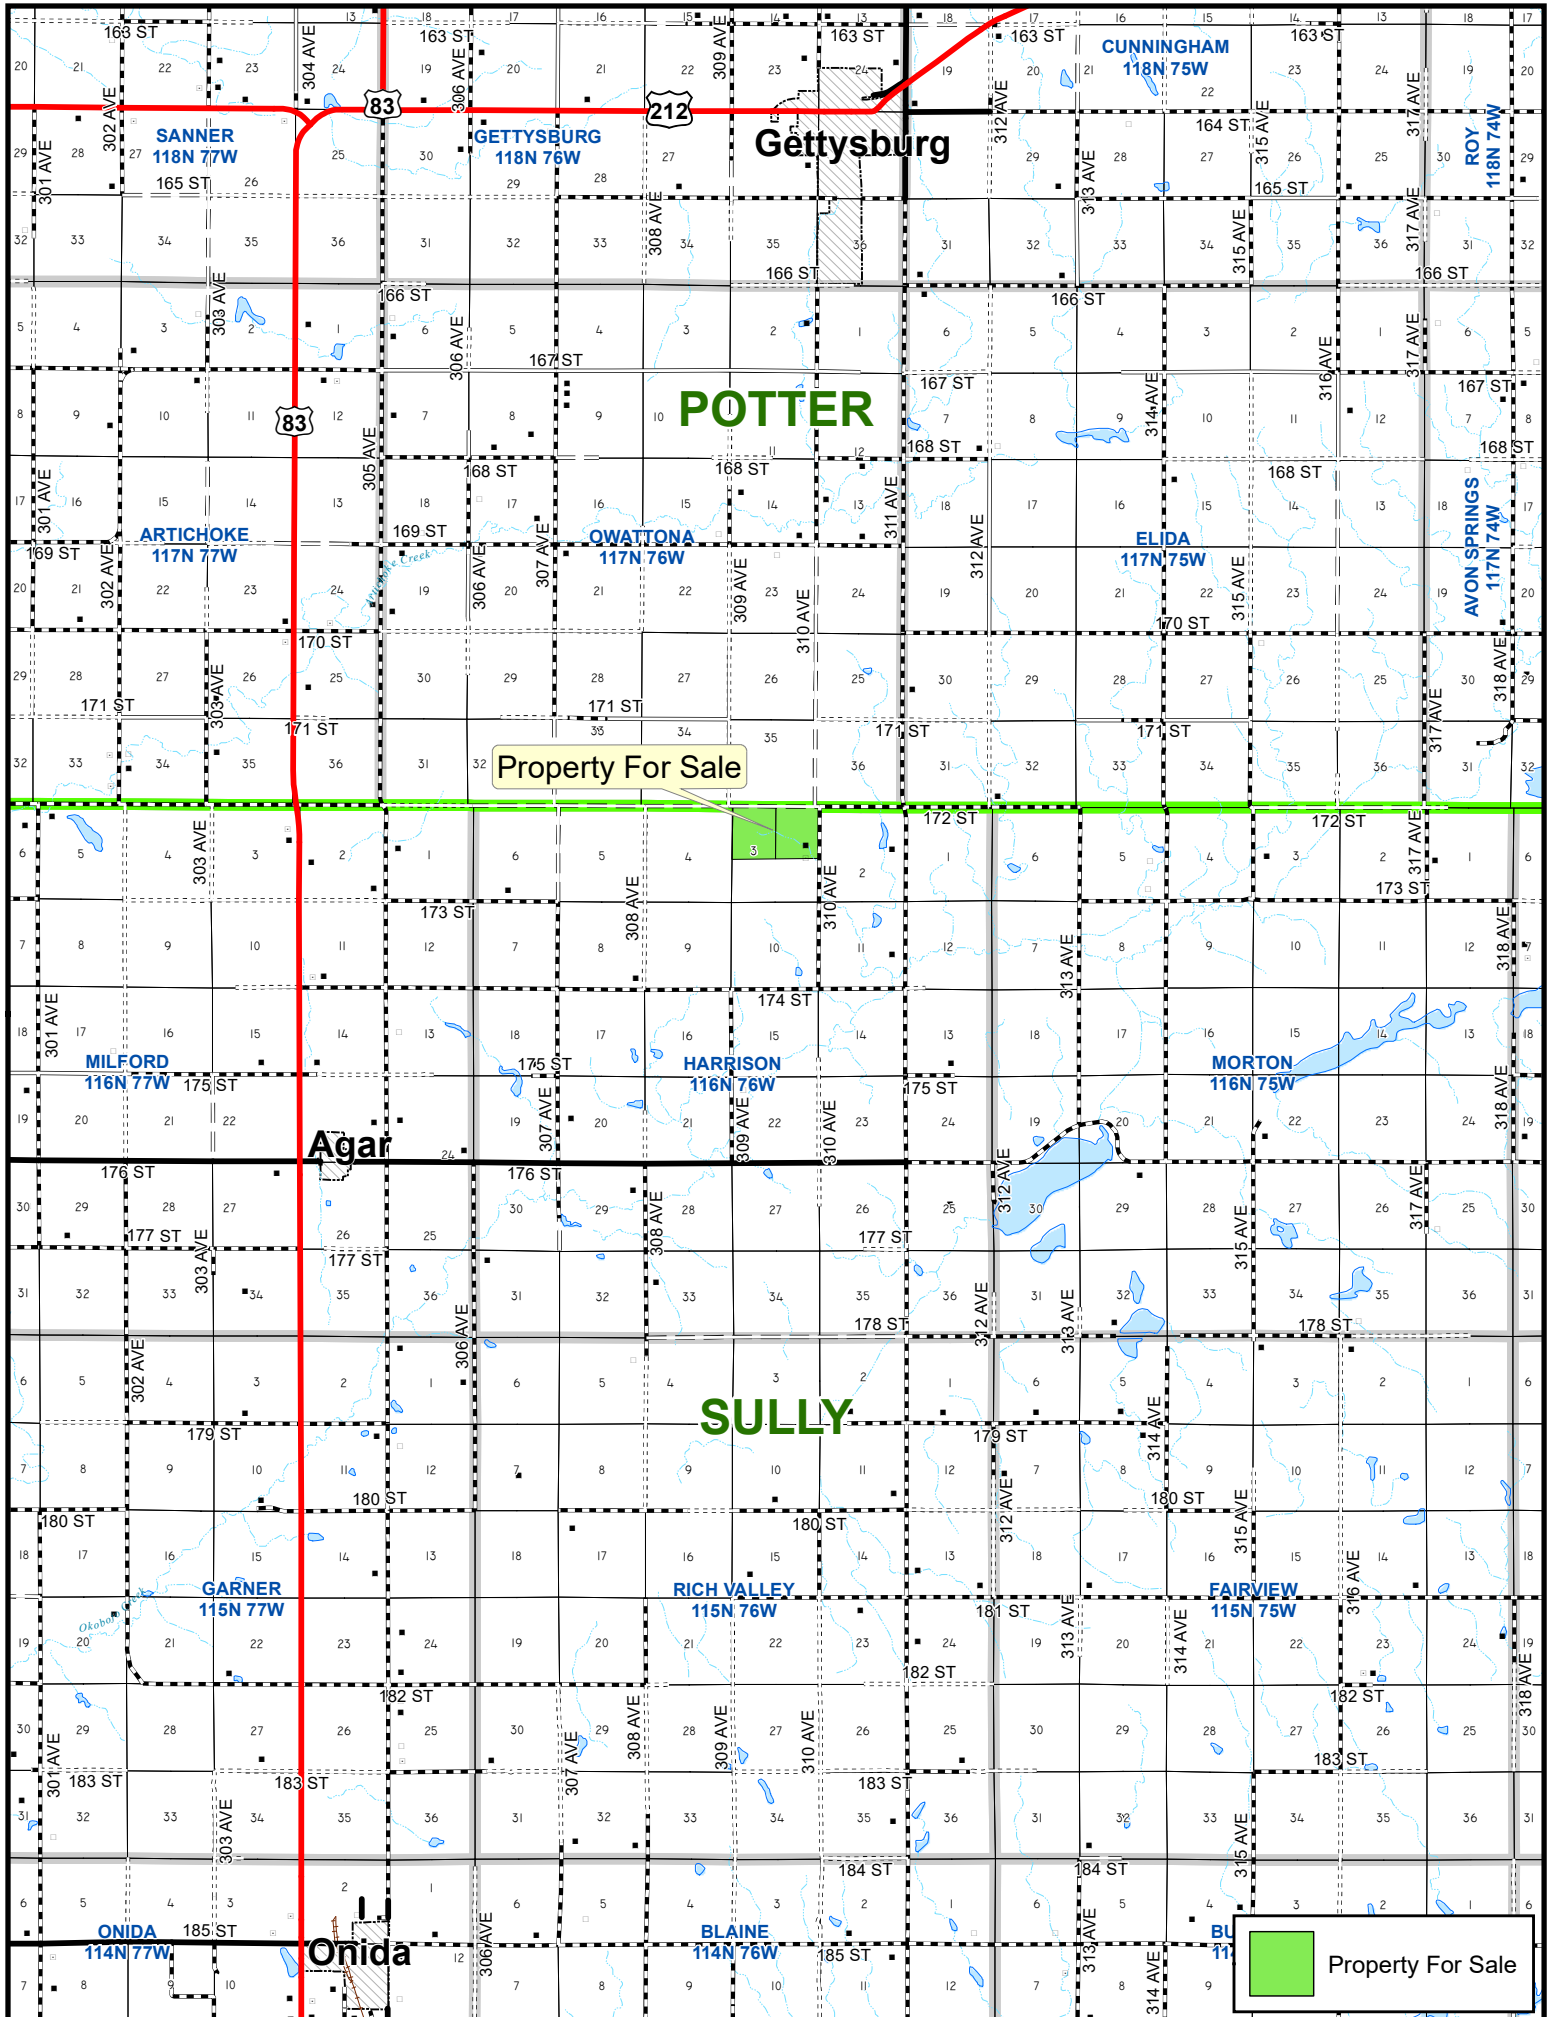

 Property for Sale

Property For Sale

 Property For Sale

POTTER

**OWATTONA
117N 76W**

**ELIDA
117N 75W**

**HARRISON
116N 76W**

SULLY

**RICH VALLEY
115N 76W**

Legend:

- Tract 1 (Red square)
- Tract 2 (Brown square)

POTTER

OWATTONA
117N 76W

ELIDA
117N 75W

HARRISON
116N 76W

SULLY

RICH VALLEY
115N 76W

Tract 3

- Tract 1
- Other Tracts

Tract 1

-  Tract 2
-  Other Tracts

 Tract 3

Tract 3