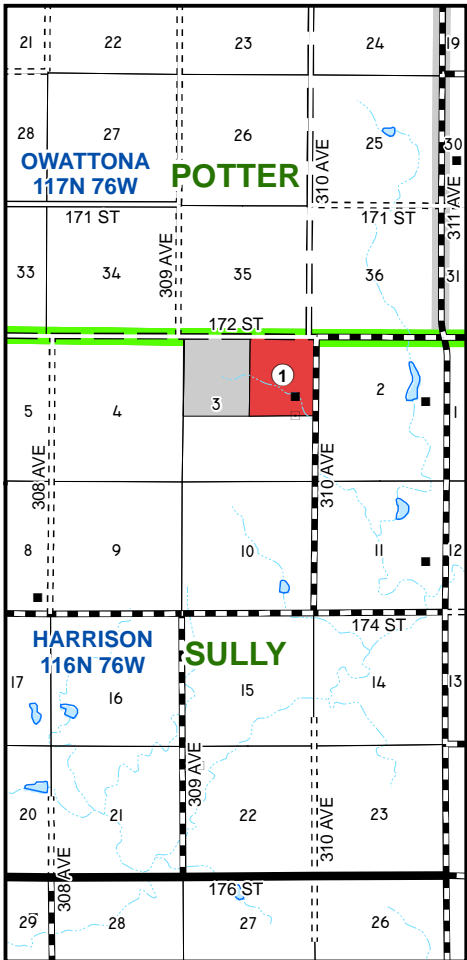

 Property for Sale

Property For Sale

 Property For Sale

POTTER

**OWATTONA
117N 76W**

**ELIDA
117N 75W**

**HARRISON
116N 76W**

SULLY

**RICH VALLEY
115N 76W**

Legend:

- Tract 1 (Red square)
- Tract 2 (Brown square)

POTTER

OWATTONA
117N 76W

ELIDA
117N 75W

HARRISON
116N 76W

SULLY

RICH VALLEY
115N 76W

Tract 3

- Tract 1
- Other Tracts

Tract 1

-  Tract 2
-  Other Tracts

 Tract 3

Tract 3