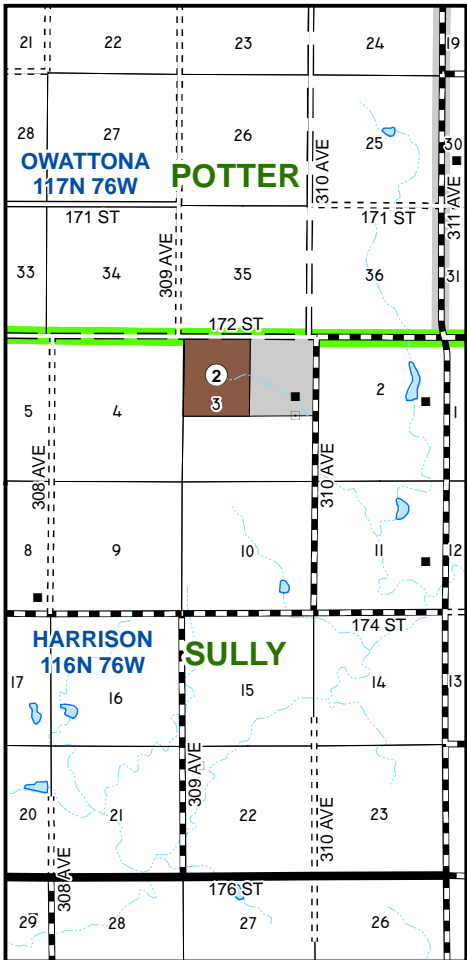

 Property for Sale

Property For Sale

 Property For Sale

POTTER

**OWATTONA
117N 76W**

**ELIDA
117N 75W**

**HARRISON
116N 76W**

SULLY

**RICH VALLEY
115N 76W**

Legend:

- Tract 1 (Red square)
- Tract 2 (Brown square)

POTTER

OWATTONA
117N 76W

ELIDA
117N 75W

HARRISON
116N 76W

SULLY

RICH VALLEY
115N 76W

Tract 3

- Tract 1
- Other Tracts

Tract 1

-  Tract 2
-  Other Tracts

 Tract 3

Tract 3