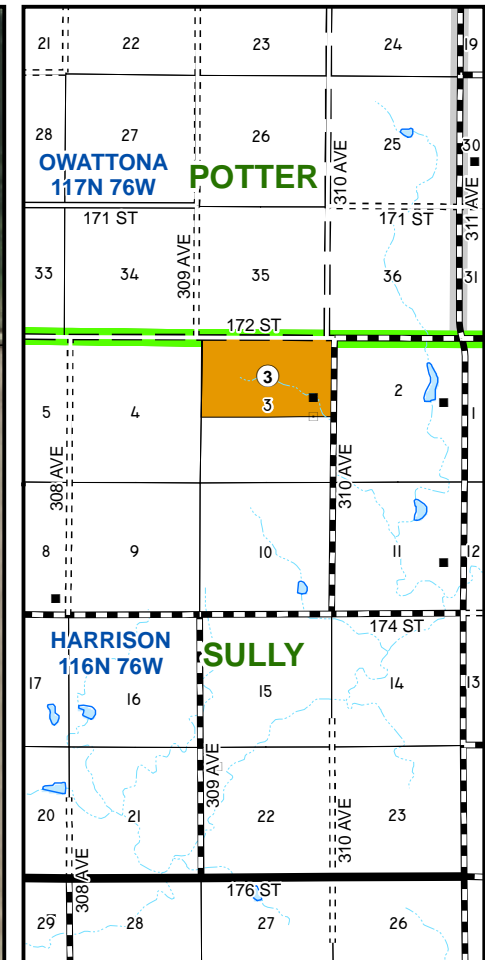

 Property for Sale

Property For Sale

 Property For Sale

POTTER

**OWATTONA
117N 76W**

**ELIDA
117N 75W**

**HARRISON
116N 76W**

SULLY

**RICH VALLEY
115N 76W**

Legend:

- Tract 1 (Red square)
- Tract 2 (Brown square)

POTTER

OWATTONA
117N 76W

ELIDA
117N 75W

HARRISON
116N 76W

SULLY

RICH VALLEY
115N 76W

Tract 3

- Tract 1
- Other Tracts

Tract 1

-  Tract 2
-  Other Tracts

 Tract 3

Tract 3