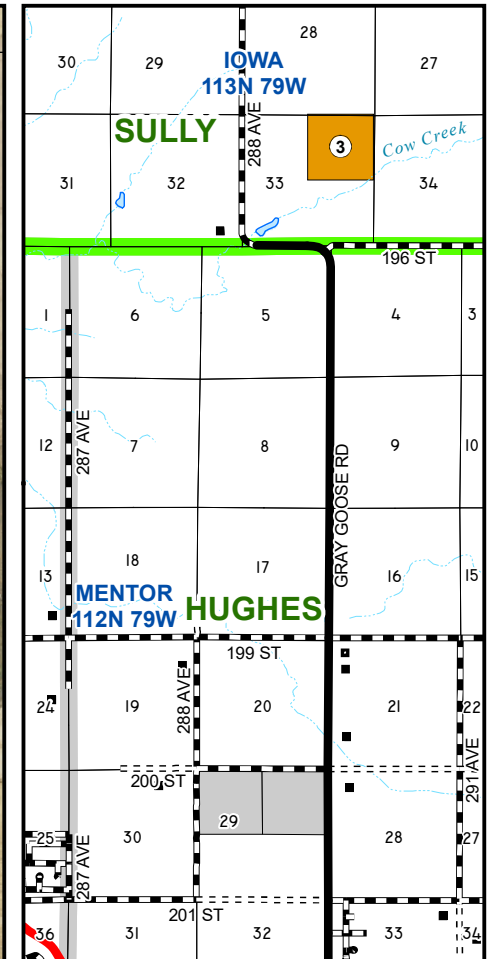

Property for Sale

SULLY

GOOD WATER
113N 78W

Tract 3
IOWA
113N 79W

PEORIA
112N 80W

MENTOR
112N 79W

BYRON
112N 78W

HUGHES

Tract 2

Tract 1

Grey Goose Store

X-EAST
6N 31E

STANLEY

BAD RIVER
5N 31E

BUCKEYE
111N 79W

DRY RUN
111N 78W

Fort Pierre

Pierre

Pierre Regional

	Tract 1
	Tract 2
	Tract 3

Tract 1

- Tract 2
- Other Tracts

Tract 2

-  Tract 3
-  Other Tracts

Tract 3