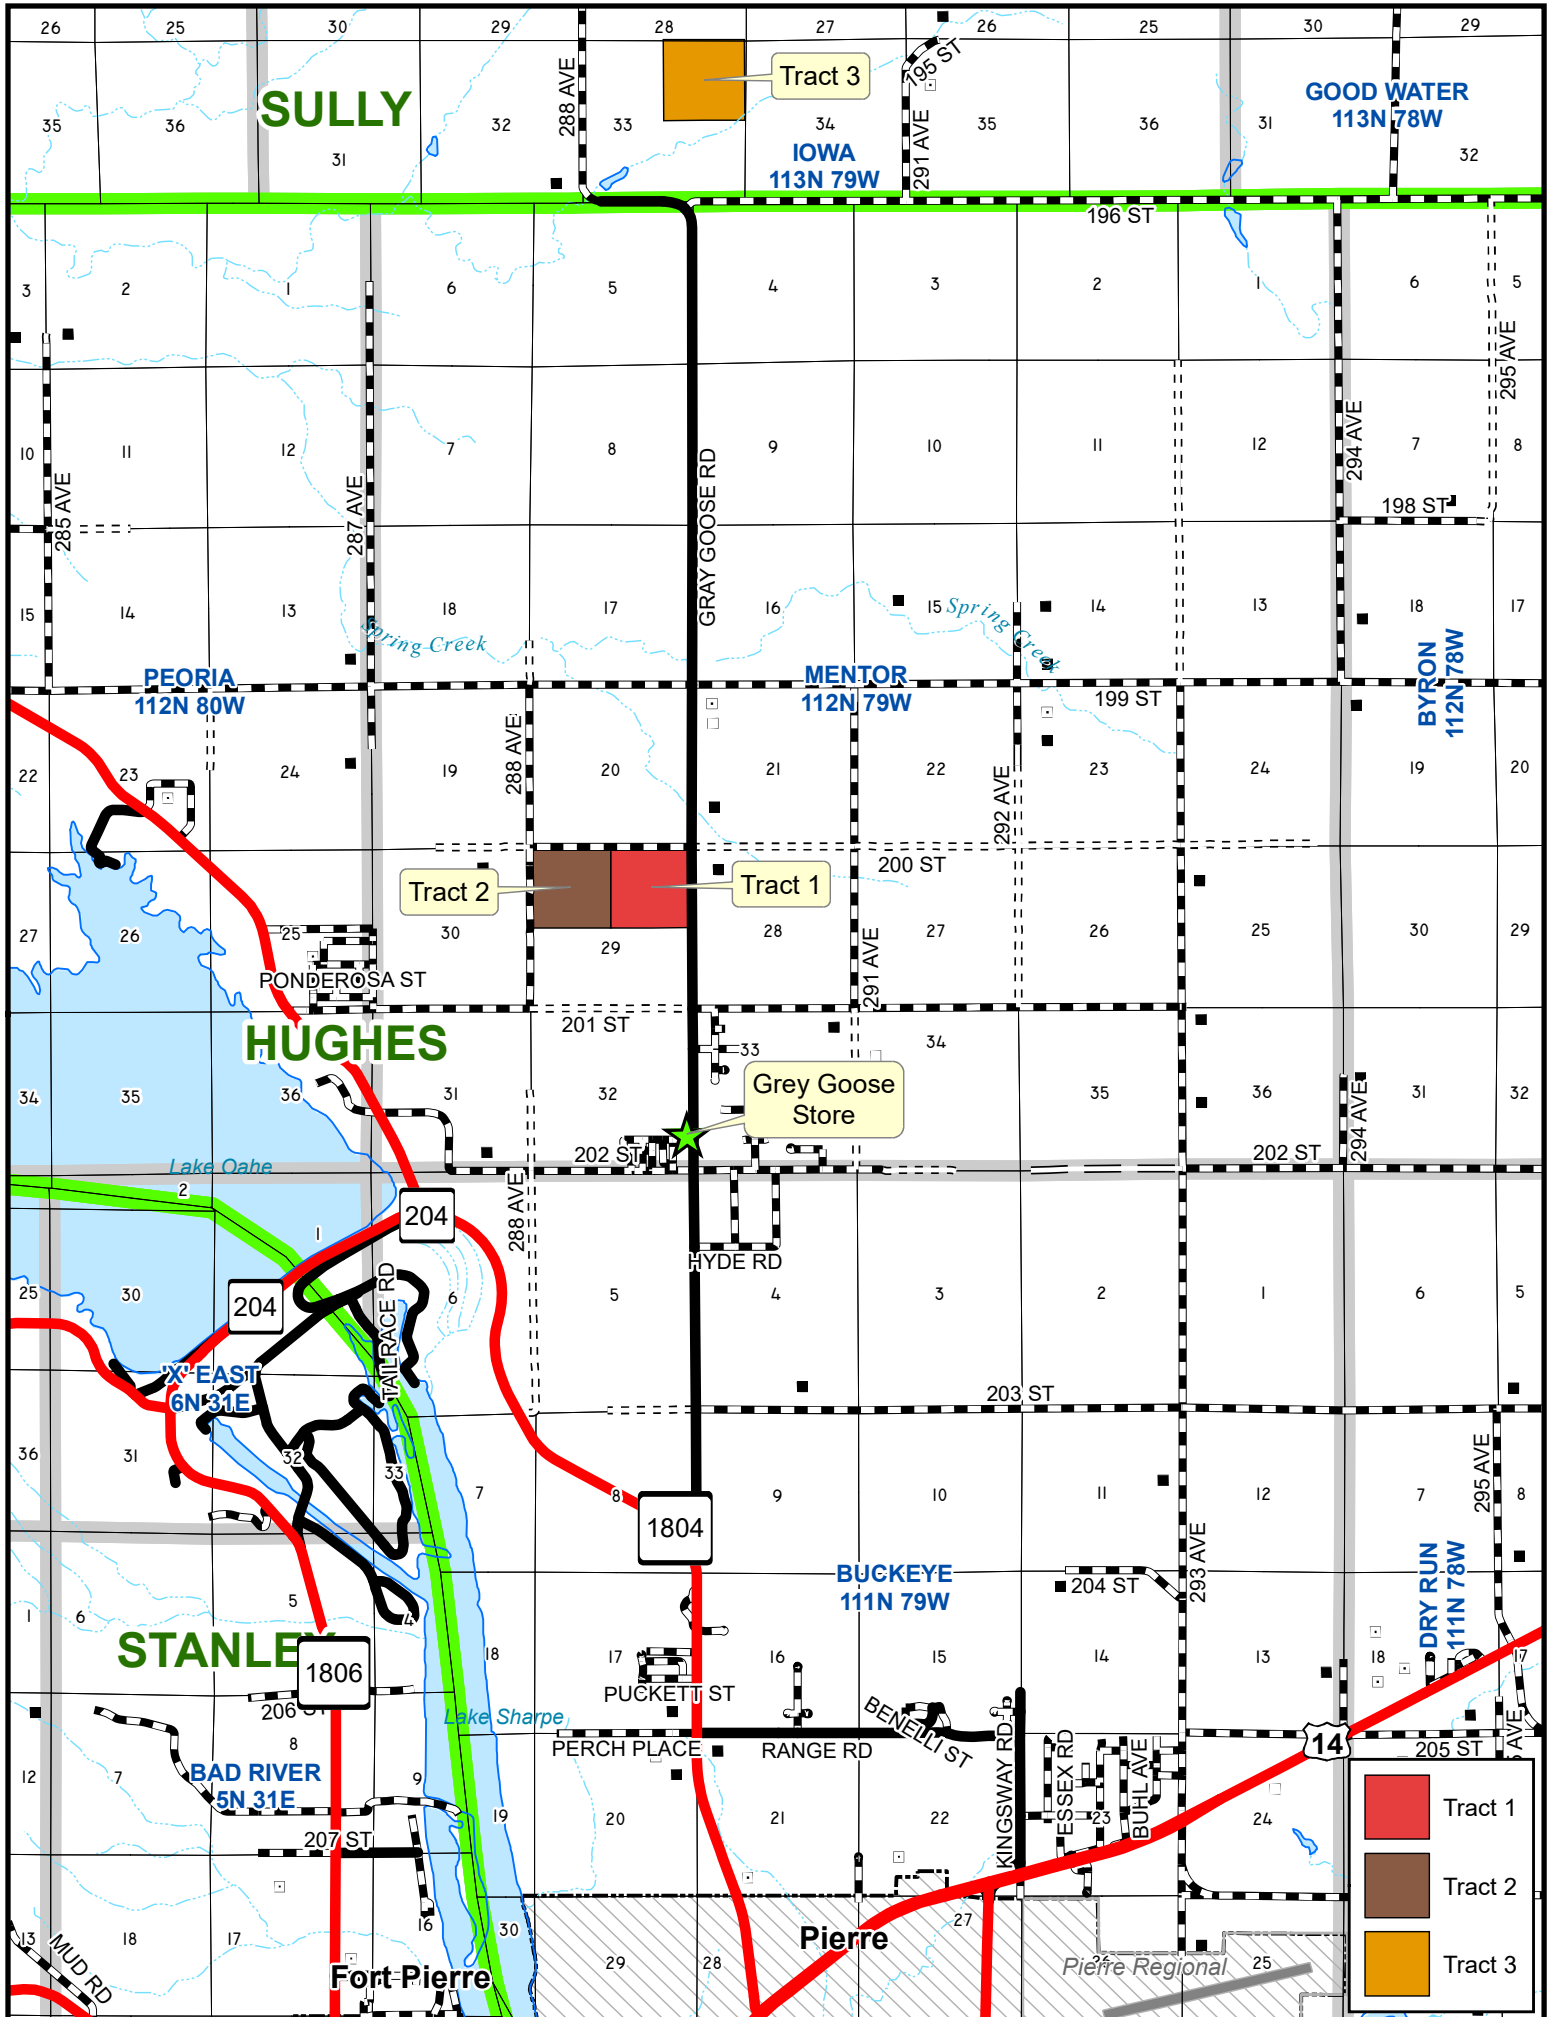

Property for Sale

SULLY

GOOD WATER
113N 78W

Tract 3
IOWA
113N 79W

PEORIA
112N 80W

MENTOR
112N 79W

BYRON
112N 78W

HUGHES

Tract 2

Tract 1

Grey Goose Store

X-EAST
6N 31E

STANLEY

BAD RIVER
5N 31E

BUCKEYE
111N 79W

DRY RUN
111N 78W

Fort Pierre

Pierre

Pierre Regional

	Tract 1
	Tract 2
	Tract 3

Tract 1

- Tract 2
- Other Tracts

Tract 2

-  Tract 3
-  Other Tracts

Tract 3