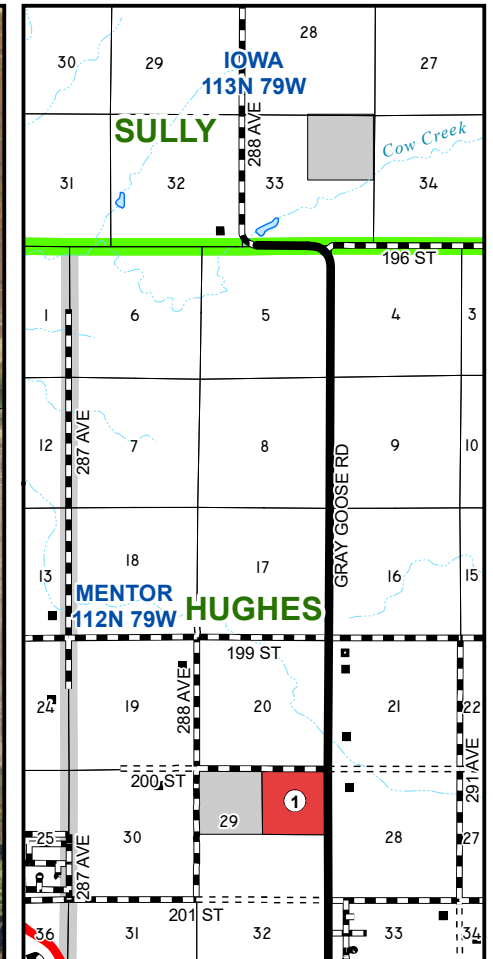

Property for Sale

SULLY

GOOD WATER
113N 78W

Tract 3
IOWA
113N 79W

PEORIA
112N 80W

MENTOR
112N 79W

BYRON
112N 78W

HUGHES

Tract 2

Tract 1

Grey Goose Store

X-EAST
6N 31E

STANLEY

BAD RIVER
5N 31E

BUCKEYE
111N 79W

DRY RUN
111N 78W

Fort Pierre

Pierre

Pierre Regional

	Tract 1
	Tract 2
	Tract 3

Tract 1

- Tract 2
- Other Tracts

Tract 2

-  Tract 3
-  Other Tracts

Tract 3