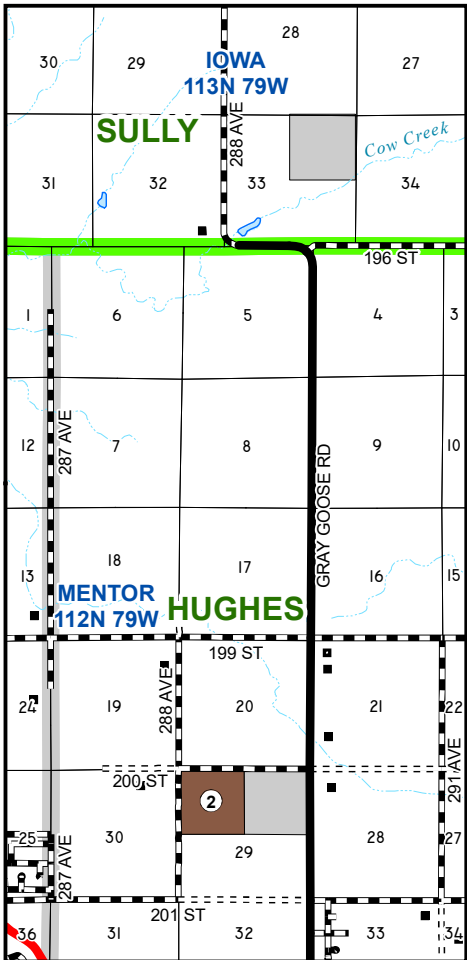

Property for Sale

SULLY

GOOD WATER
113N 78W

Tract 3
IOWA
113N 79W

PEORIA
112N 80W

MENTOR
112N 79W

BYRON
112N 78W

HUGHES

Tract 2

Tract 1

Grey Goose Store

X-EAST
6N 31E

STANLEY

BAD RIVER
5N 31E

BUCKEYE
111N 79W

DRY RUN
111N 78W

Fort Pierre

Pierre

Pierre Regional

	Tract 1
	Tract 2
	Tract 3

Tract 1

- Tract 2
- Other Tracts

Tract 2

-  Tract 3
-  Other Tracts

Tract 3