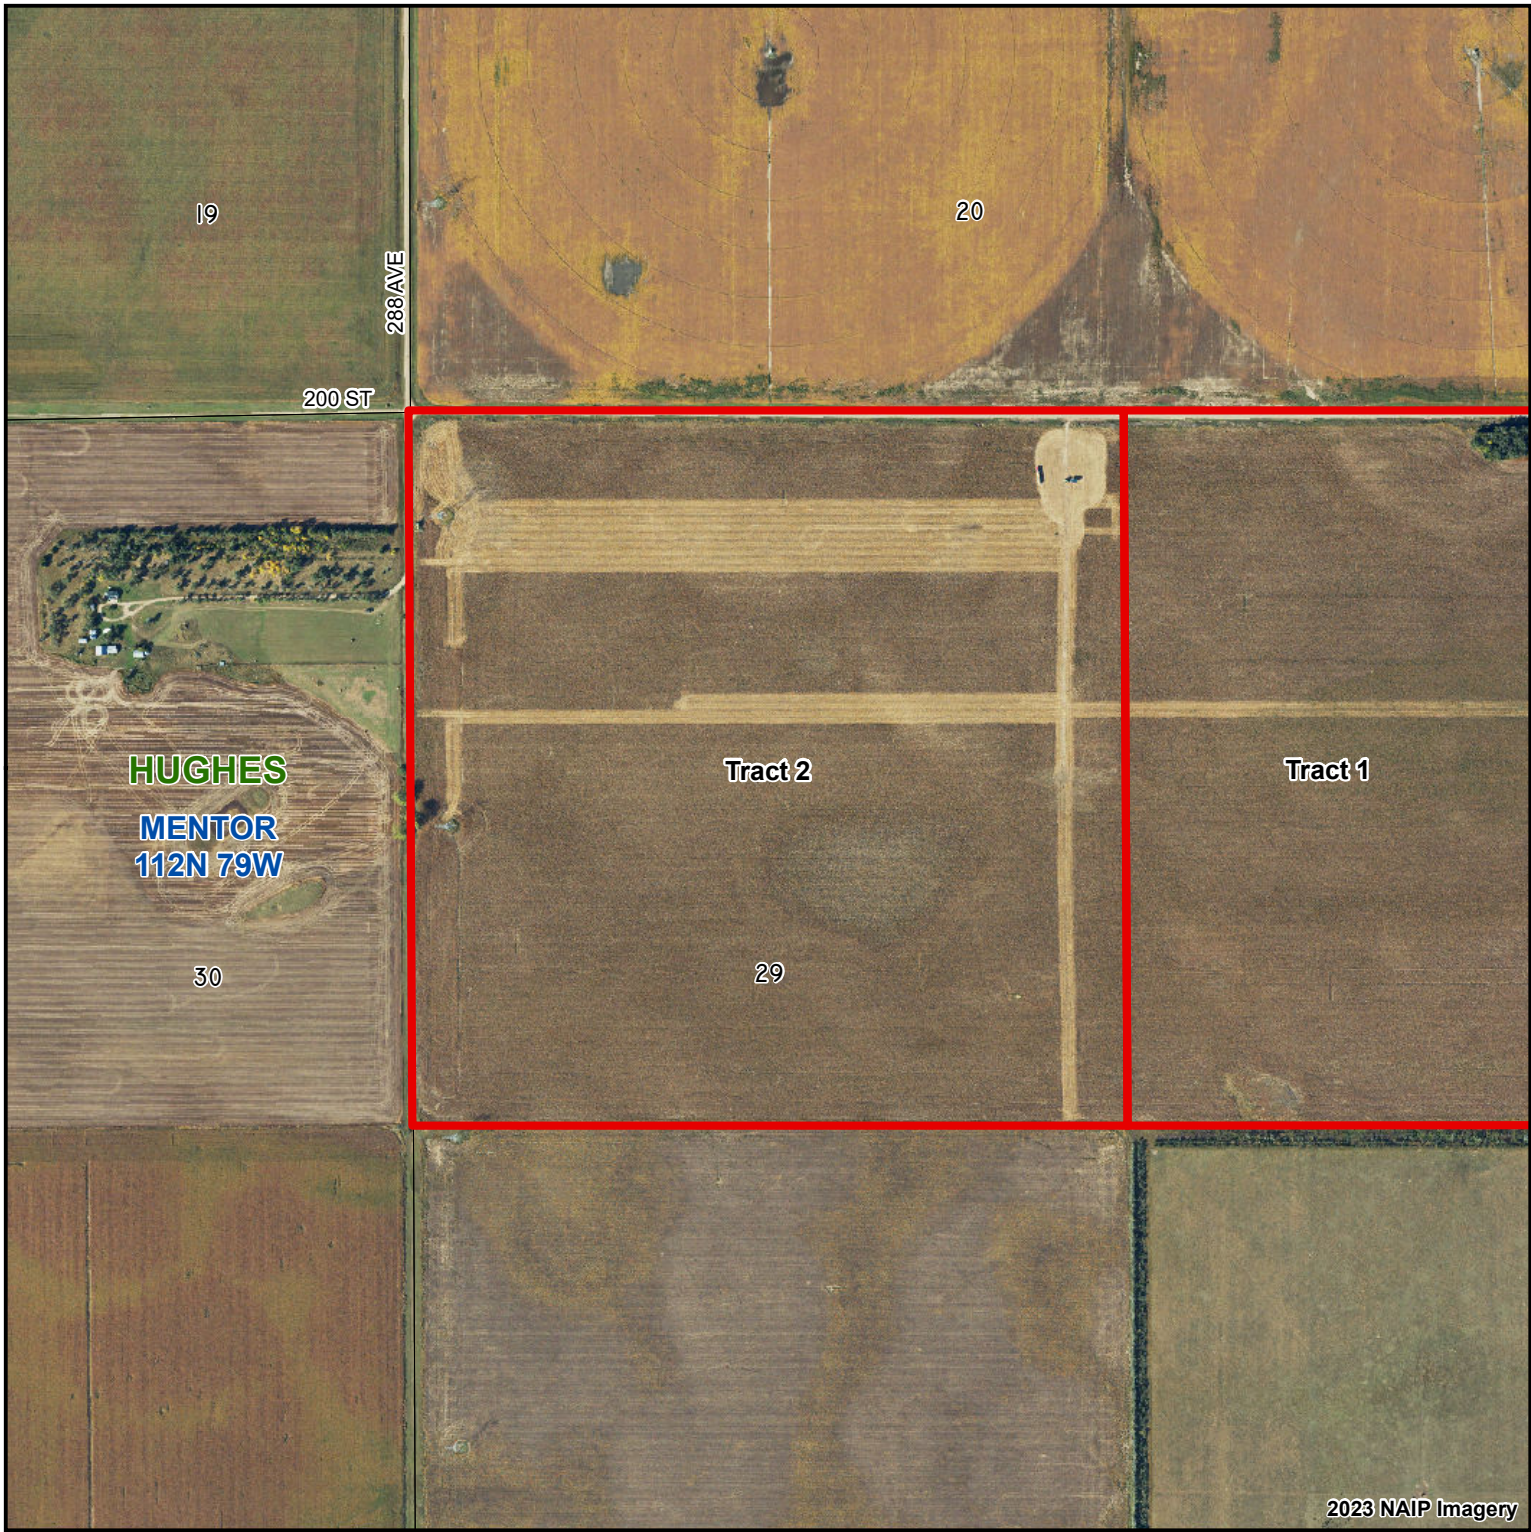

Property for Sale

SULLY

GOOD WATER
113N 78W

Tract 3
IOWA
113N 79W

PEORIA
112N 80W

MENTOR
112N 79W

BYRON
112N 78W

HUGHES

Tract 2

Tract 1

Grey Goose Store

X-EAST
6N 31E

STANLEY

BAD RIVER
5N 31E

BUCKEYE
111N 79W

DRY RUN
111N 78W

Fort Pierre

Pierre

Pierre Regional

	Tract 1
	Tract 2
	Tract 3

Tract 1

- Tract 2
- Other Tracts

Tract 2

-  Tract 3
-  Other Tracts

Tract 3