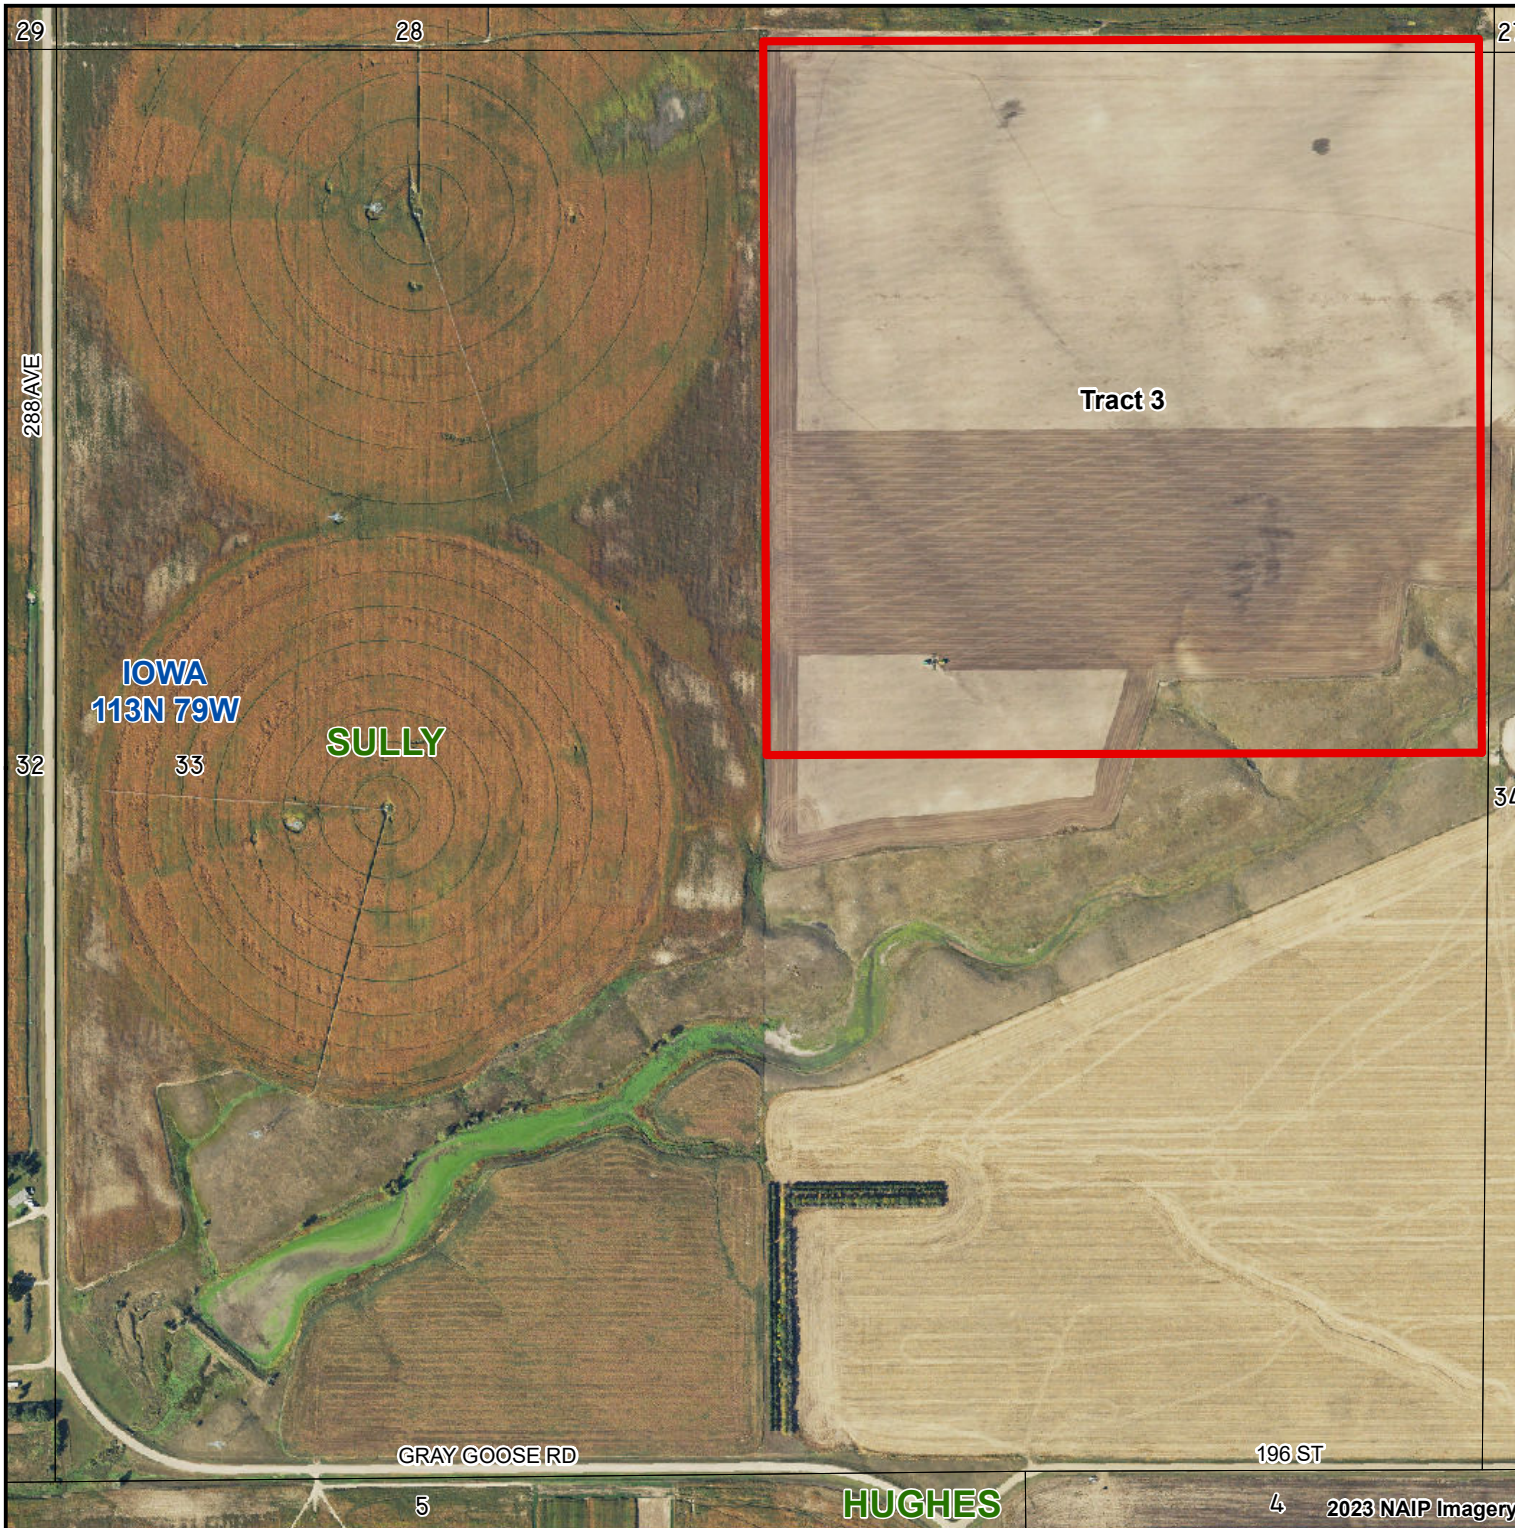

Property for Sale

SULLY

GOOD WATER
113N 78W

Tract 3
IOWA
113N 79W

PEORIA
112N 80W

MENTOR
112N 79W

BYRON
112N 78W

HUGHES

Tract 2

Tract 1

Grey Goose Store

X-EAST
6N 31E

STANLEY

BAD RIVER
5N 31E

BUCKEYE
111N 79W

DRY RUN
111N 78W

Fort Pierre

Pierre

Pierre Regional

	Tract 1
	Tract 2
	Tract 3

Tract 1

- Tract 2
- Other Tracts

Tract 2

-  Tract 3
-  Other Tracts

Tract 3