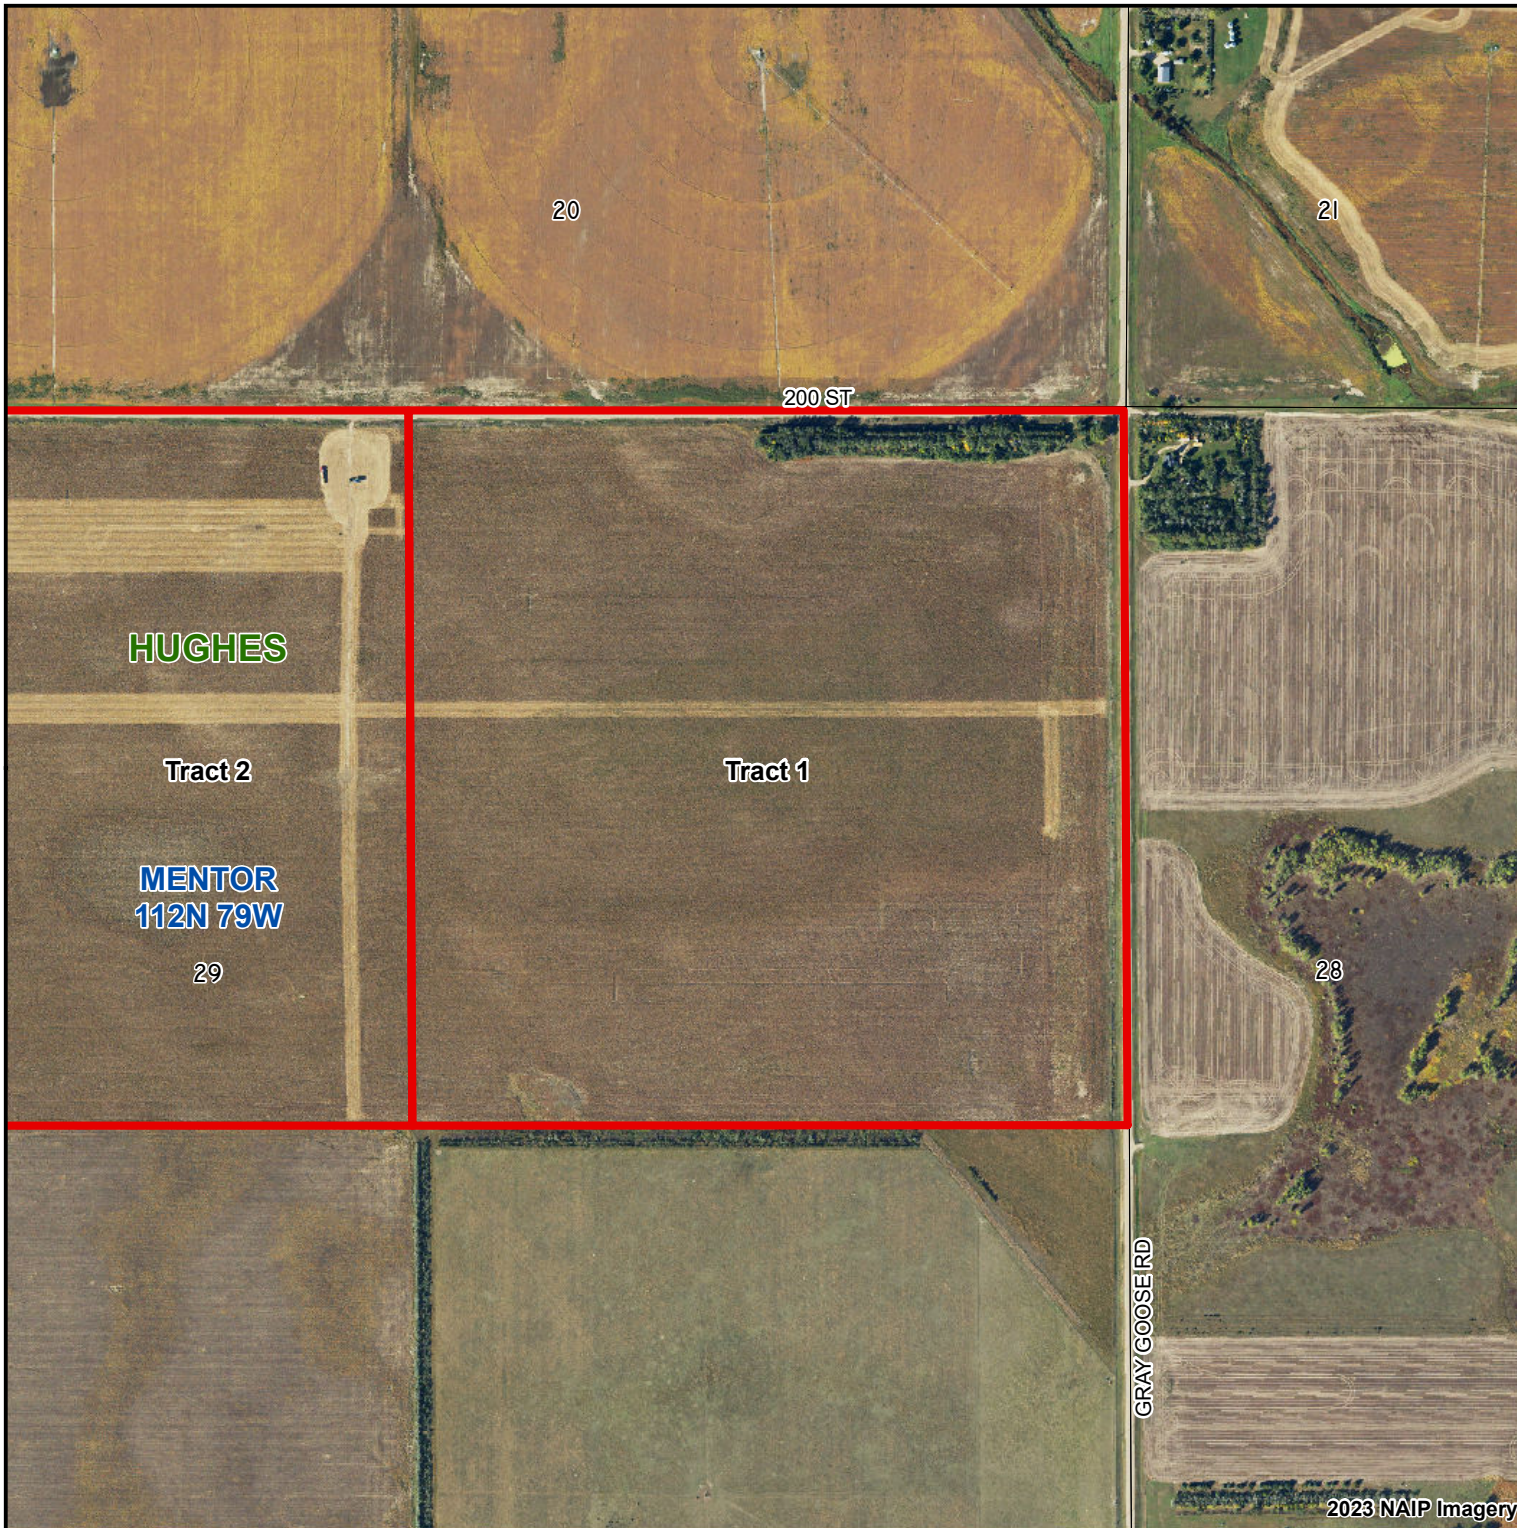

Property for Sale

SULLY

GOOD WATER
113N 78W

Tract 3
IOWA
113N 79W

PEORIA
112N 80W

MENTOR
112N 79W

BYRON
112N 78W

HUGHES

Tract 2

Tract 1

Grey Goose Store

X-EAST
6N 31E

STANLEY

BAD RIVER
5N 31E

BUCKEYE
111N 79W

DRY RUN
111N 78W

Fort Pierre

Pierre

Pierre Regional

	Tract 1
	Tract 2
	Tract 3

Tract 1

- Tract 2
- Other Tracts

Tract 2

-  Tract 3
-  Other Tracts

Tract 3