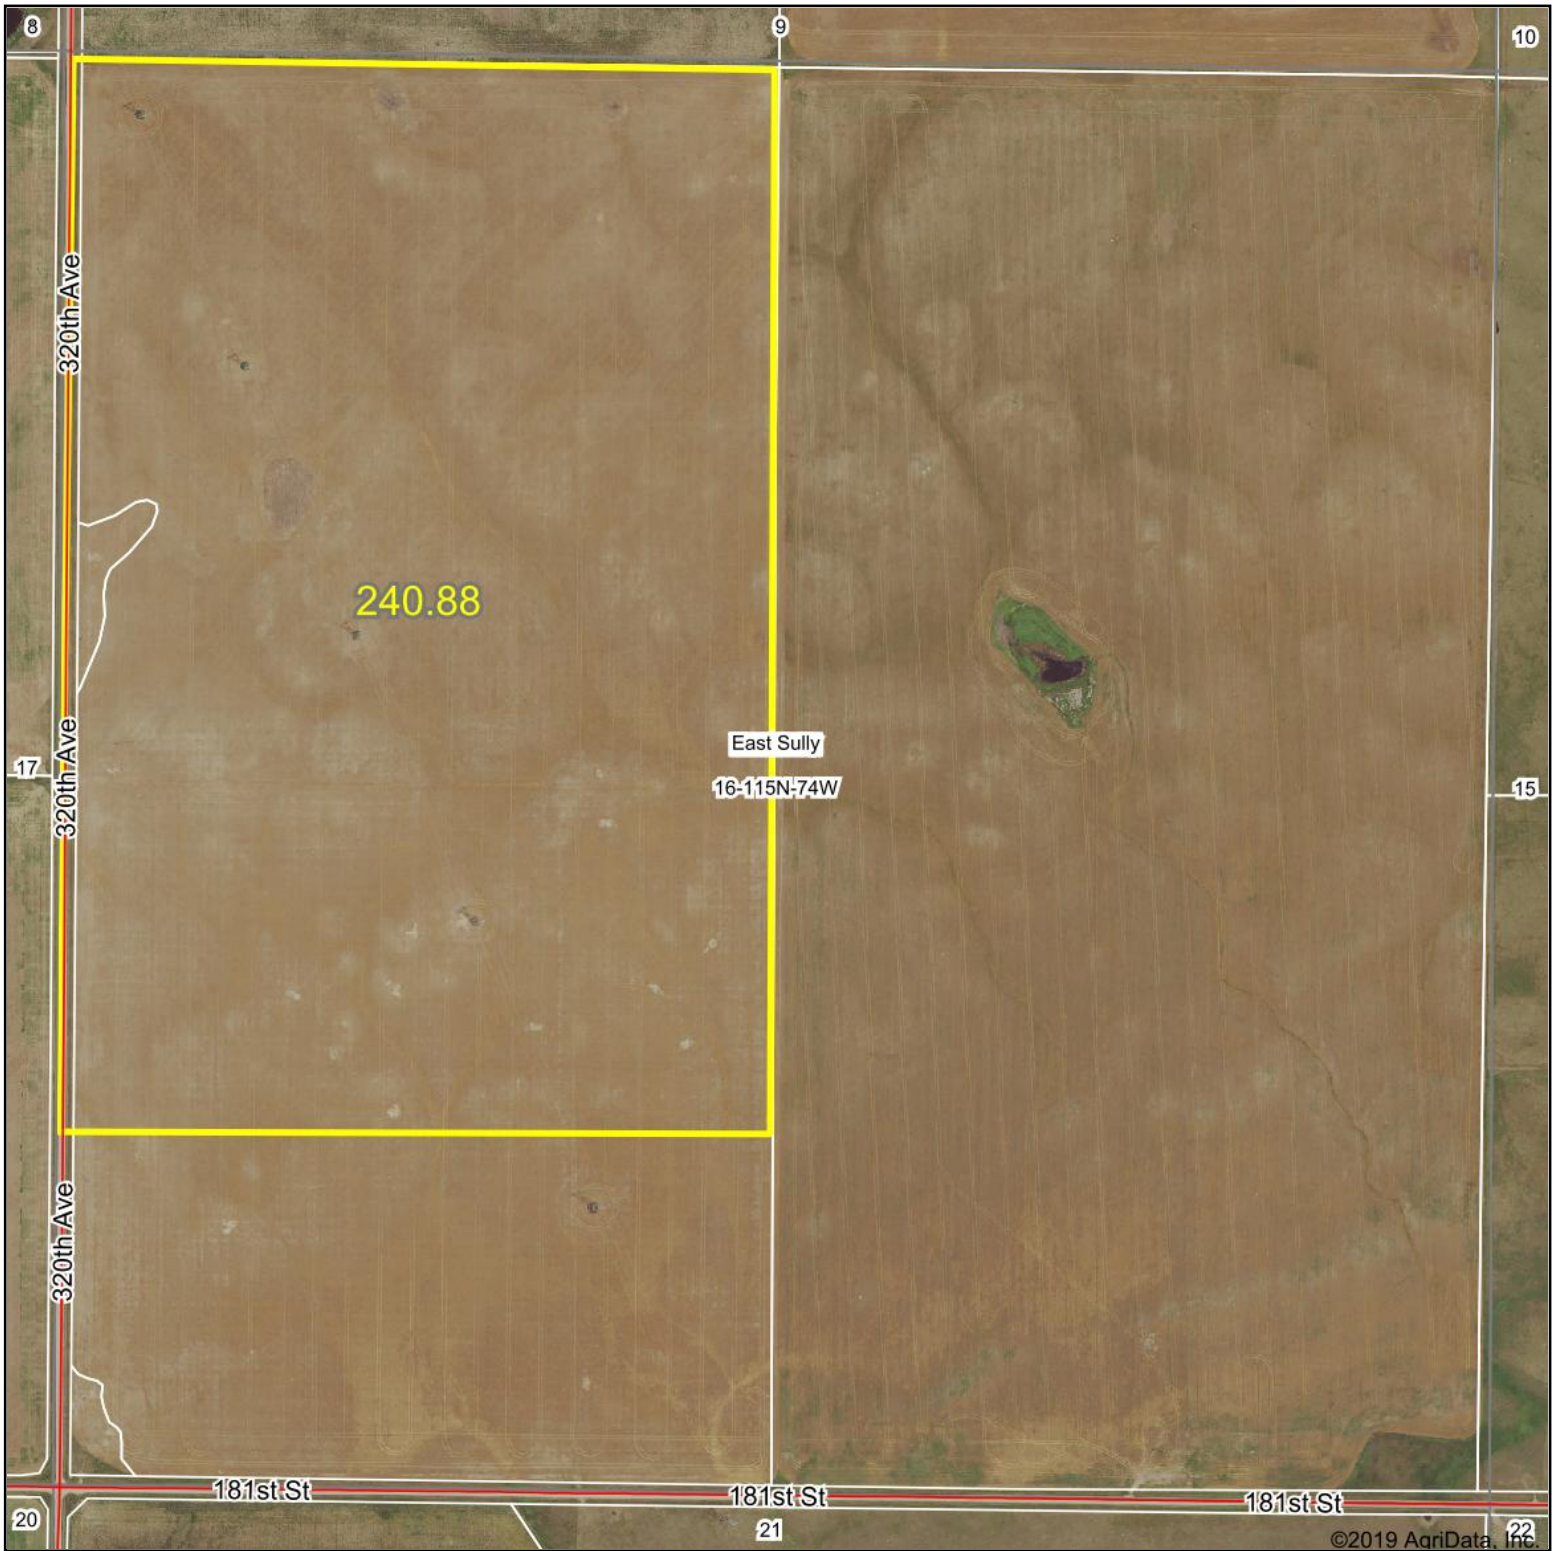

Aerial Map

map center: 44° 46' 22.92, -99° 44' 45.35

Dakota Land Co.
Schuetzle Real Estate & Auction Firm

16-115N-74W
Sully County
South Dakota

Maps Provided By:

CUSTOMIZED ONLINE MAPPING
© AgriData, Inc. 2019 www.AgriDataInc.com

5/23/2019

Field borders provided by Farm Service Agency as of 5/21/2008.